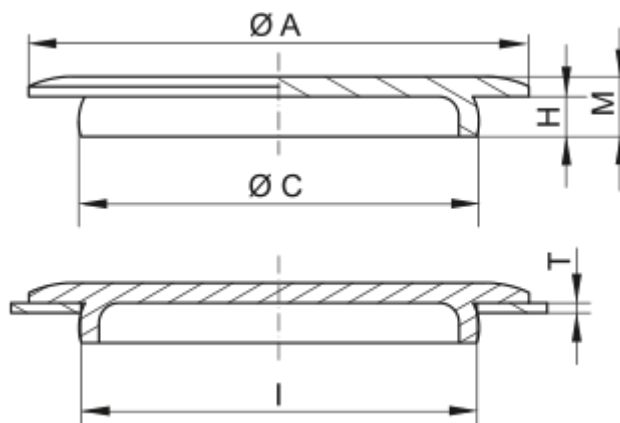

Data Sheet

Article number: 59GPN9103791

Description: KLEE Universal flat design GPN 910 - 64 (Wall thickness 1,5)

Measures

A = 85

C = 64.6

H = 4.1

I = 64

M = 6.1

T = 1.5